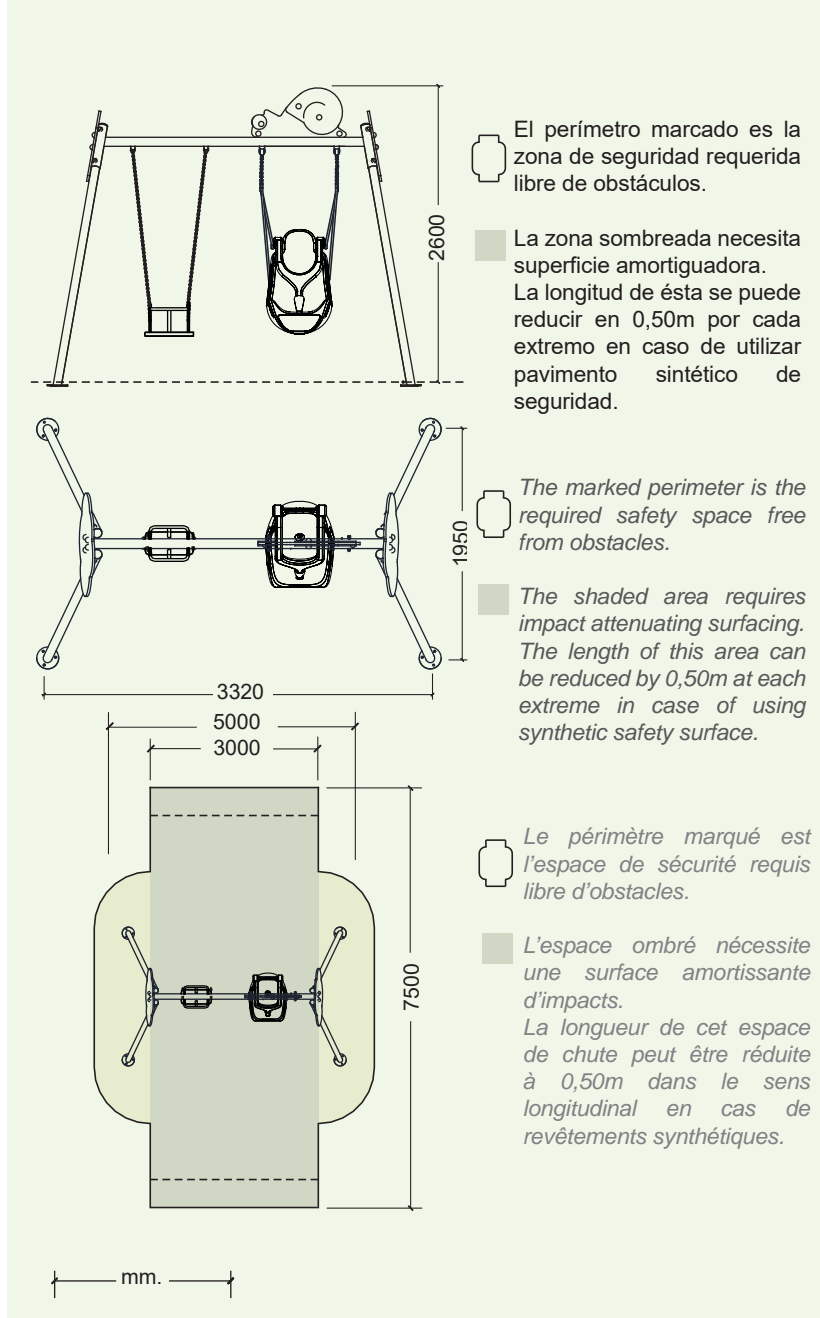

Columpio con un asiento especial para bebés y un asiento inclusivo para columpios. Opcional disponible con otros asientos: asiento plano o asiento Koala.

en

Creating the stimulating sensation of flying and lightness, swinging is much fun for the children. Besides, swinging stimulates the vestibular system and helps developing the coordination, the spatial perception and the ability to balance.

Swing made of stainless steel AISI 304 and UV resistant HDPE PLAYTECH panels with huge figures which stimulate children's imagination.

Swing with one special baby seat and one inclusive swing's seat. Optional available with other seats: flat seat or Koala swing's seat.

fr

Se balancer amuse beaucoup les enfants, et crée une sensation stimulante de vol et de légèreté. De même, se balancer active le système vestibulaire et développe la coordination, la perception spatiale ainsi que l'équilibre.

Balançoire fabriquée en acier inoxydable AISI 304 et panneaux de polyéthylène PLAYTECH (résistant aux rayons UVA) avec figures surdimensionnés qui éveillent l'imagination de l'enfant.

Balançoire avec un siège spécial pour les bébés et un siège inclusif de balançoire. En option disponible avec d'autres sièges: siège plat ou siège Koala.

ZOOPARK - COLUMPIO "LA NUBE", 2 ASIENTOS (1 BEBÉ, 1 INCLUSIVO)

ZOOPARK - SWING "THE CLOUD", 2 SEATS (1 BABY, 1 INCLUSIVE)

ZOOPARK - BALANÇOIRE "LE NUAGE", 2 SIÈGES (1 BÉBÉ, 1 INCLUSIF)