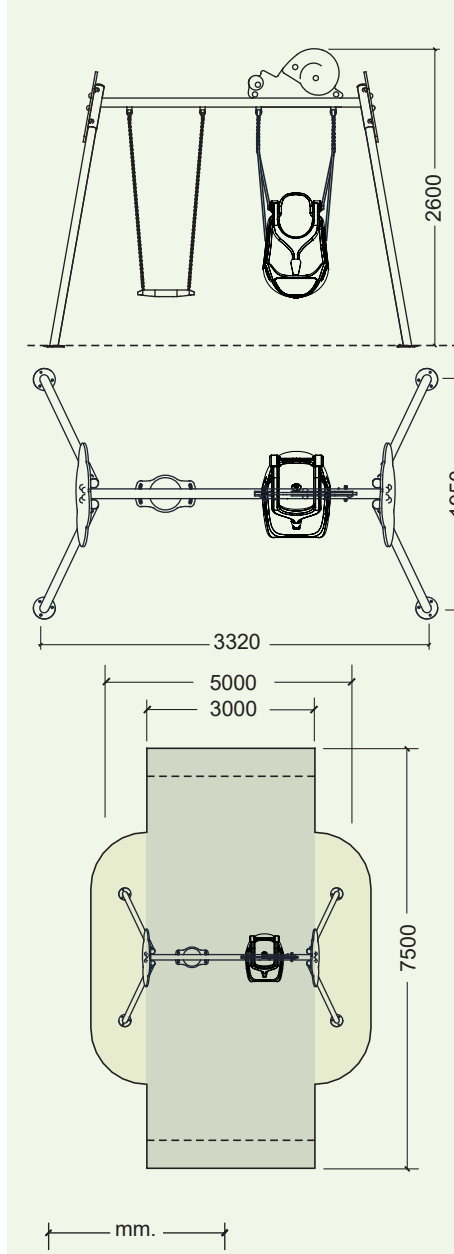

Columpio con un asiento plano y un asiento inclusivo para columpios. Opcional disponible con otros asientos: asiento especial para bebés o asiento Koala.

en

Creating the stimulating sensation of flying and lightness, swinging is much fun for the children. Besides, swinging stimulates the vestibular system and helps developing the coordination, the spatial perception and the ability to balance.

Swing made of stainless steel AISI 304 and UV resistant HDPE PLAYTECH panels with huge figures which stimulate children's imagination.

Swing with one flat seat and one inclusive swing's seat. Optional available with other seats: special baby seat or Koala swing's seat.

fr

Se balancer amuse beaucoup les enfants, et crée une sensation stimulante de vol et de légèreté. De même, se balancer active le système vestibulaire et développe la coordination, la perception spatiale ainsi que l'équilibre.

Balançoire fabriquée en acier inoxydable AISI 304 et panneaux de polyéthylène PLAYTECH (résistant aux rayons UVA) avec figures surdimensionnés qui éveillent l'imagination de l'enfant.

Balançoire avec un siège plat et un siège inclusif de balançoire. En option disponible avec d'autres sièges: siège spécial pour les bébés ou siège Koala.

El perímetro marcado es la zona de seguridad requerida libre de obstáculos.

La zona sombreada necesita superficie amortiguadora. La longitud de ésta se puede reducir en 0,50m por cada extremo en caso de utilizar pavimento sintético de seguridad.

The marked perimeter is the required safety space free from obstacles.

The shaded area requires impact attenuating surfacing. The length of this area can be reduced by 0,50m at each extreme in case of using synthetic safety surface.

Le périmètre marqué est l'espace de sécurité requis libre d'obstacles.

L'espace ombré nécessite une surface amortissante d'impacts. La longueur de cet espace de chute peut être réduite à 0,50m dans le sens longitudinal en cas de revêtements synthétiques.

ZOOPARK - COLUMPIO "LA NUBE", 1 PLANO + 1 INCLUSIVO
ZOOPARK - SWING "THE CLOUD", 1 FLAT + 1 INCLUSIVE SEAT
ZOOPARK - BALANÇOIRE "LE NUAGE", 1 SIÈGE PLAT + 1 INCLUSIF