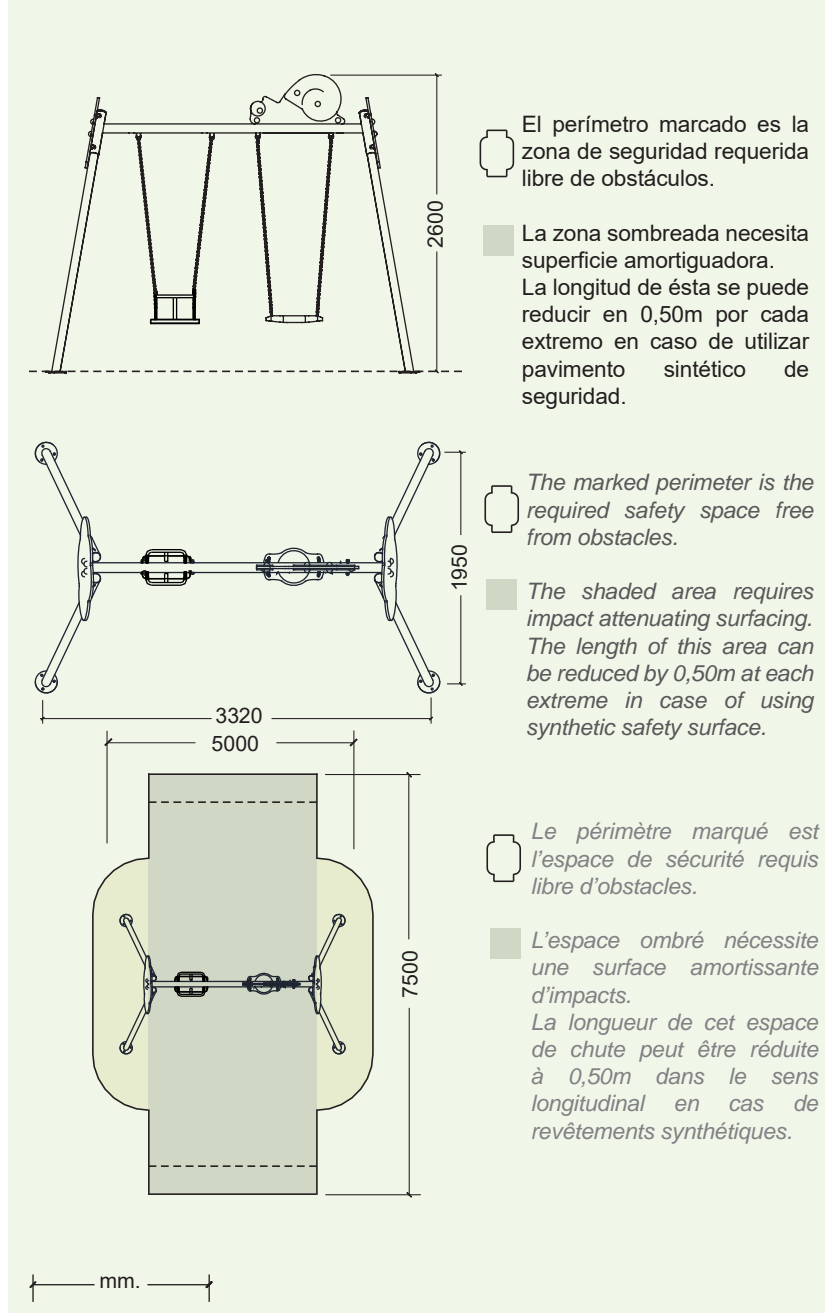

Columpio fabricado en acero inoxidable AISI 304 y paneles de polietileno PLAYTECH (resistente a los rayos UVA) con figuras sobredimensionadas que ayudan a desarrollar la imaginación del niño.

Columpio con un asiento plano y un asiento especial para bebés. Opcional disponible con otros asientos: asiento inclusive o asiento Koala.

en

Creating the stimulating sensation of flying and lightness, swinging is much fun for the children. Besides, swinging stimulates the vestibular system and helps developing the coordination, the spatial perception and the ability to balance.

Swing made of stainless steel AISI 304 and UV resistant HDPE PLAYTECH panels with huge figures which stimulate children's imagination.

Swing with one flat seat and one special baby seat. Optional available with other seats: inclusive swing's seat or Koala swing's seat.

fr

Se balancer amuse beaucoup les enfants, et crée une sensation stimulante de vol et de légèreté. De même, se balancer active le système vestibulaire et développe la coordination, la perception spatiale ainsi que l'équilibre.

Balançoire fabriquée en acier inoxydable AISI 304 et panneaux de polyéthylène PLAYTECH (résistant aux rayons UVA) avec figures surdimensionnés qui éveillent l'imagination de l'enfant.

Balançoire avec un siège plat et un siège spécial pour les bébés. En option disponible aussi avec siège inclusif de balançoire ou siège Koala.

ZOOPARK - COLUMPIO "LA NUBE", 2 ASIENTOS (1 PLANO, 1 BEBÉ)

ZOOPARK - SWING "THE CLOUD", 2 SEATS (1 FLAT, 1 BABY)

ZOOPARK - BALANÇOIRE "LE NUAGE", 2 SIÈGES (1 PLAT, 1 BÉBÉ)