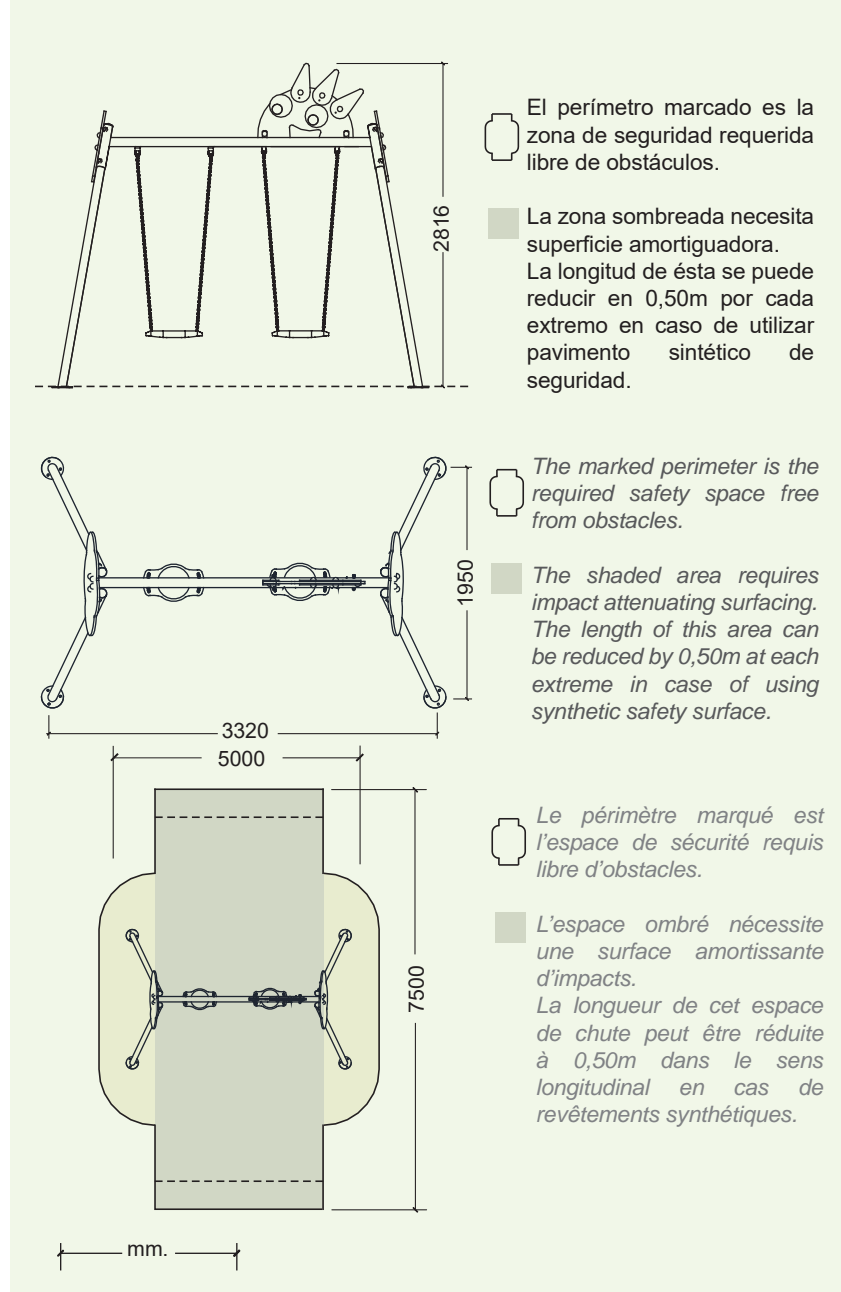

Columpio fabricado en acero inoxidable AISI 304 y paneles de HDPE PLAYTECH (resistente a los rayos UVA) con figura de un simpático monstruo.

Columpio con dos asientos planos. Opcional disponible con otros asientos: asiento inclusivo, asiento especial para bebés o asiento Koala.

en

Creating the stimulating sensation of flying and lightness, swinging is much fun for the children. Besides, swinging stimulates the vestibular system and helps developing the coordination, the spatial perception and the ability to balance.

Swing made of stainless steel AISI 304 and UV resistant HDPE PLAYTECH panels with an adorable monster figure.

Swing with two flat seats. Optional available with other seats: inclusive swing's seat, special baby seat or Koala swing's seat.

fr

Se balancer amuse beaucoup les enfants, et crée une sensation stimulante de vol et de légèreté. De même, se balancer active le système vestibulaire et développe la coordination, la perception spatiale ainsi que l'équilibre.

Balançoire fabriquée en acier inoxydable AISI 304 et panneaux de polyéthylène HDPE PLAYTECH (résistant aux rayons UVA) avec la figure d'un monstre sympathique.

Balançoire avec deux sièges plats. En option disponible avec d'autres sièges: siège inclusif, siège spécial pour les bébés ou siège Koala.

MONSTERS - COLUMPIO "ROCKY", 2 ASIENTOS PLANOS
MONSTERS - SWING "ROCKY", 2 FLAT SEATS
MONSTERS - BALANÇOIRE "ROCKY", 2 SIÈGES PLATS