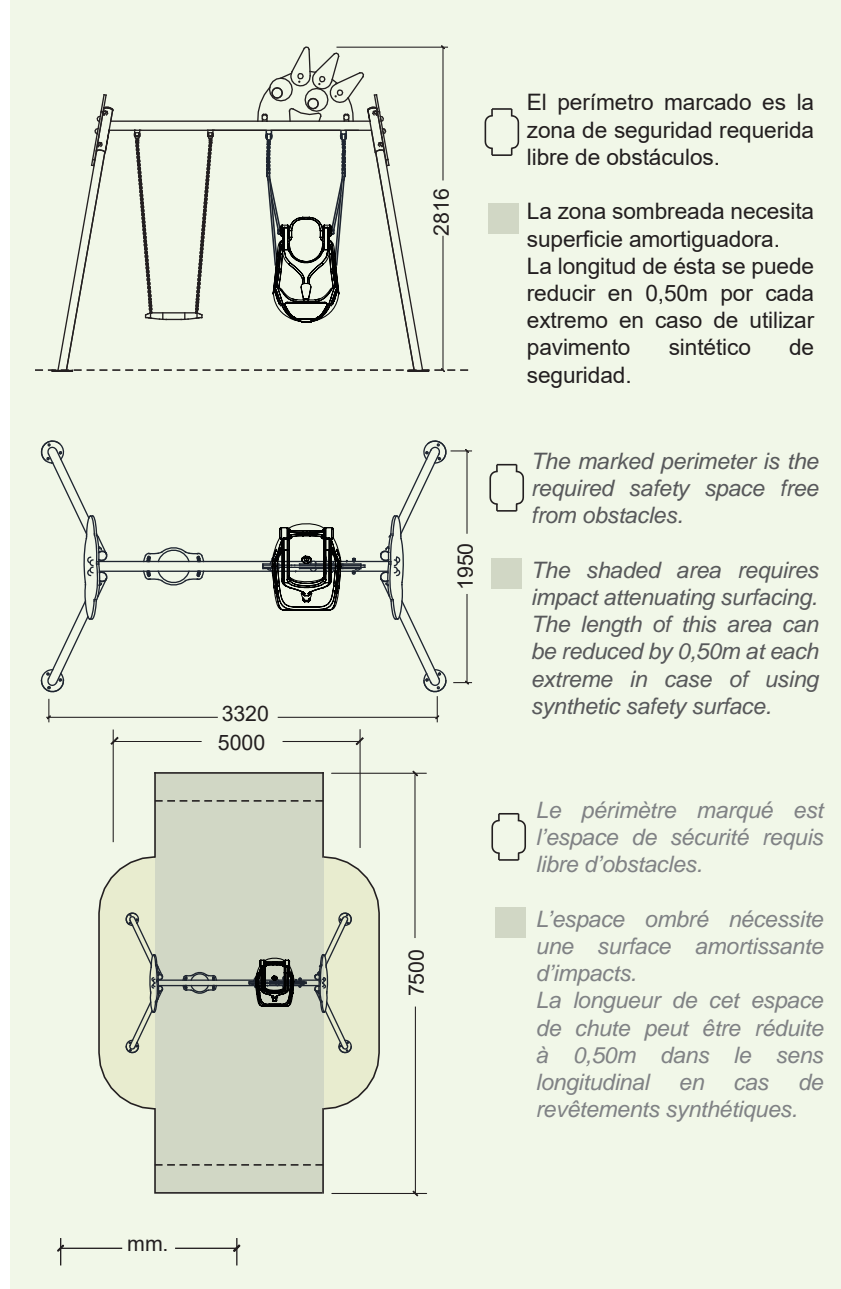

Columpio fabricado en acero inoxidable AISI 304 y paneles de HDPE PLAYTECH (resistente a los rayos UVA) con figura de un simpático monstruo.

Columpio con un asiento plano y un asiento inclusivo para columpios. Opcional disponible con otros asientos: asiento especial para bebés o asiento Koala.

en

Creating the stimulating sensation of flying and lightness, swinging is much fun for the children. Besides, swinging stimulates the vestibular system and helps developing the coordination, the spatial perception and the ability to balance.

Swing made of stainless steel AISI 304 and UV resistant HDPE PLAYTECH panels with an adorable monster figure.

Swing with one flat seat and one inclusive swing's seat. Optional available with other seats: special baby seat or Koala swing's seat.

fr

Se balancer amuse beaucoup les enfants, et crée une sensation stimulante de vol et de légèreté. De même, se balancer active le système vestibulaire et développe la coordination, la perception spatiale ainsi que l'équilibre.

Balanoire fabriquée en acier inoxydable AISI 304 et panneaux de polyéthylène HDPE PLAYTECH (résistant aux rayons UVA) avec la figure d'un monstre sympathique.

Balanoire avec un siège plat et un siège inclusif de balanoire. En option disponible avec d'autres sièges: siège spécial pour les bébés ou siège Koala.

El perímetro marcado es la zona de seguridad requerida libre de obstáculos.

La zona sombreada necesita superficie amortiguadora. La longitud de ésta se puede reducir en 0,50m por cada extremo en caso de utilizar pavimento sintético de seguridad.

The marked perimeter is the required safety space free from obstacles.

The shaded area requires impact attenuating surfacing. The length of this area can be reduced by 0,50m at each extreme in case of using synthetic safety surface.

Le périmètre marqué est l'espace de sécurité requis libre d'obstacles.

L'espace ombré nécessite une surface amortissante d'impacts. La longueur de cet espace de chute peut être réduite à 0,50m dans le sens longitudinal en cas de revêtements synthétiques.

MONSTERS - COLUMPIO "ROCKY", 2 ASIENTOS (1 FORTO, 1 INCLUSIVO)

MONSTERS - SWING "ROCKY", 2 SEATS (1 FORTO, 1 INCLUSIVE)

MONSTERS - BALANÇOIRE "ROCKY", 2 SIÈGES (1 FORTO, 1 INCLUSIF)