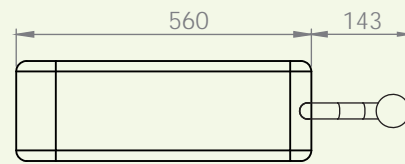

El juego funciona en el rango de baja tensión y es completamente inofensivo. La utilización y cambio de baterías no es aplicable, por lo que el juego es de poco mantenimiento.

en

The Living Animals are a revolutionary development in the field of interactive playing equipments. Elephant, Rhino and Dromedary offer high flexibility for design playing areas and playgrounds. They could be used also as seating and are suitable for indoor and outdoor installations.

How does it work?

Turn the tail of the animal and energy will be created. The living animal will choose randomly one of the audio clips from its collection. This could be for example animal sounds, an imaginary language, music, whatever you like. The MP3-files are stored on an internal USB-drive and can be changed easily.

Human Powered

- Sound generated by muscular power
- No external power source needed
- Audio
- Digital audio quality
- Adjustable volume
- Optional time lock
- Easily mountable
- User friendly
- USB memory inside
- Registration use
- Weatherproof
- Vandal resistant
- Durable
- Safe

The energy works in the low voltage range and is absolute non-dangerous. Insert or changing a battery is not applicable. That playing equipment is absolute easy to maintain.

**ANIMAL ANIMADO "ELEFANTE"
LIVING ANIMALS "ELEPHANT"
ANIMAL VIVANT "ÉLÉPHANT"**