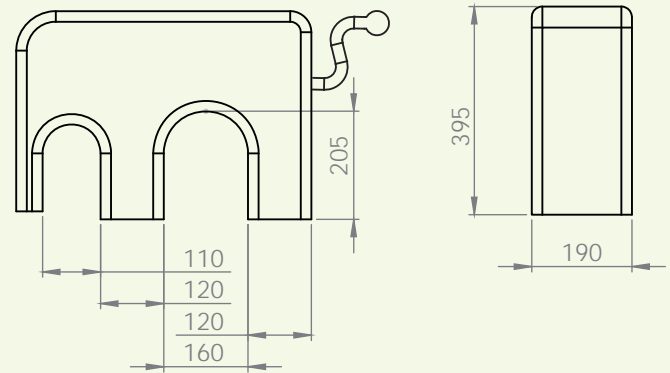

El juego funciona en el rango de baja tensión y es completamente inofensivo. La utilización y cambio de baterías no es aplicable, por lo que el juego es de poco mantenimiento.

en

The Living Animals are a revolutionary development in the field of interactive playing equipments. Elephant, Rhino and Dromedary offer high flexibility for design playing areas and playgrounds. They could be used also as seating and are suitable for indoor and outdoor installations.

How does it work?

Turn the tail of the animal and energy will be created. The living animal will choose randomly one of the audio clips from its collection. This could be for example animal sounds, an imaginary language, music, whatever you like. The MP3-files are stored on an internal USB-drive and can be changed easily.

Human Powered

- Sound generated by muscular power
- No external power source needed
- Audio
- Digital audio quality
- Adjustable volume
- Optional time lock
- Easily mountable
- User friendly
- USB memory inside
- Registration use
- Weatherproof
- Vandal resistant
- Durable
- Safe

The energy works in the low voltage range and is absolute non-dangerous. Insert or changing a battery is not applicable. That playing equipment is absolute easy to maintain.

**ANIMAL ANIMADO "ELEFANTE"
LIVING ANIMALS "ELEPHANT"
ANIMAL VIVANT "ÉLÉPHANT"**